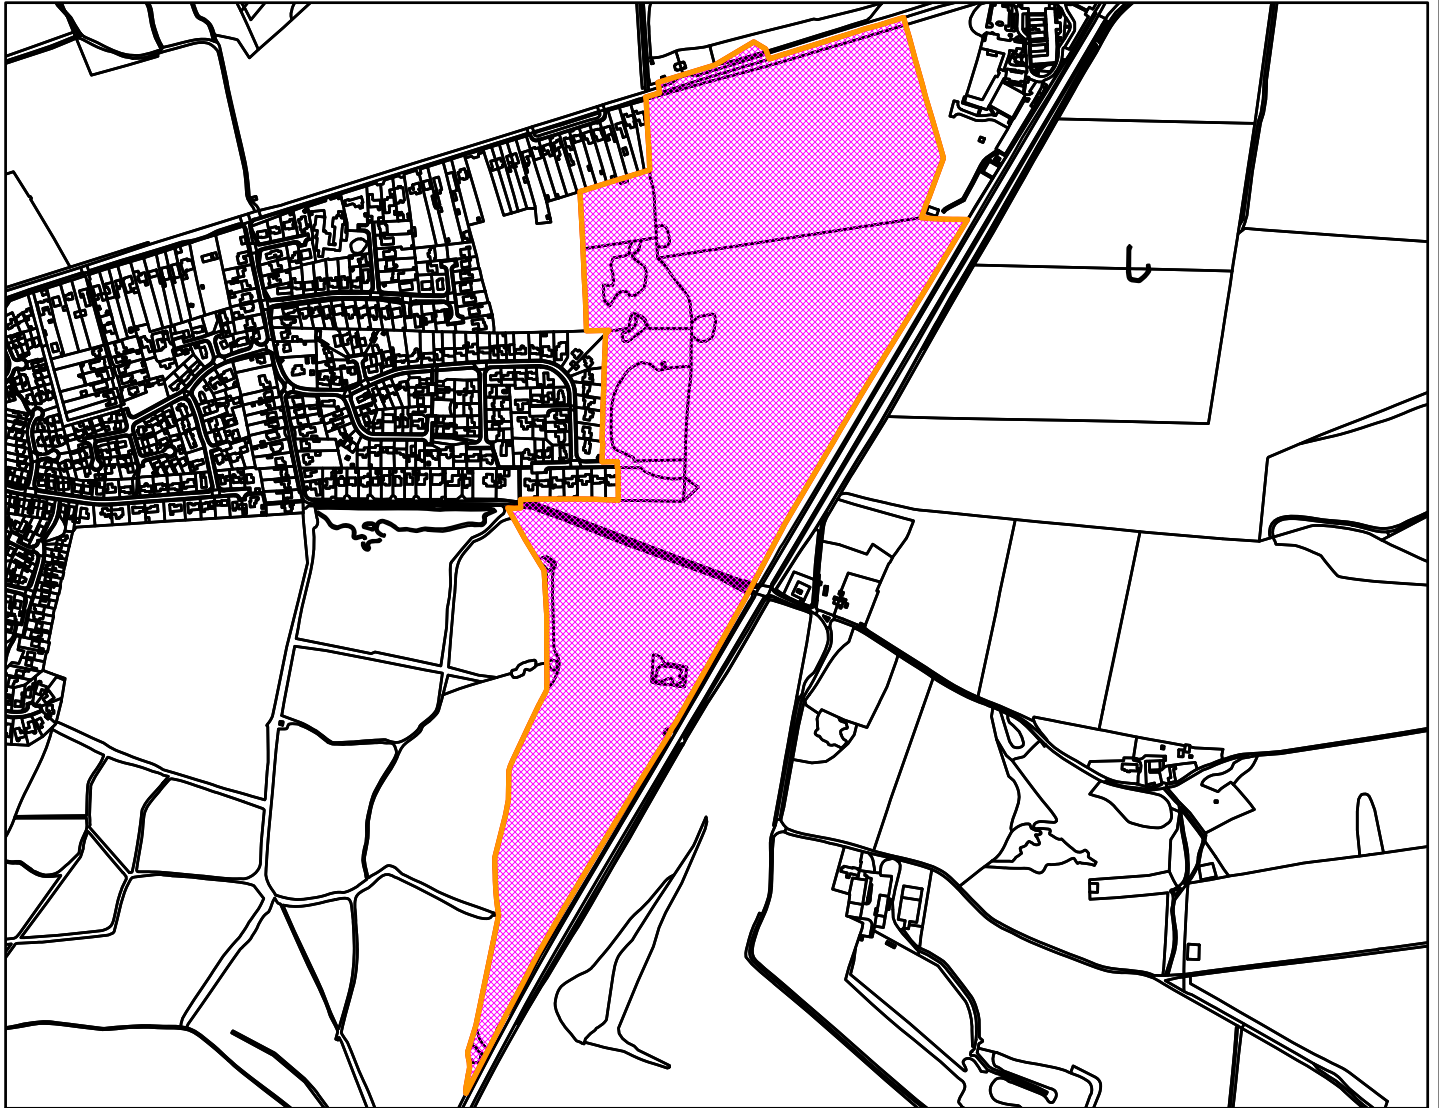

22/01310/RMM

Borough Council of
**King's Lynn &
West Norfolk**

Land West of Knights Hill Village Grimston Road South Wootton PE30 3HQ

Legend

Scale: 1:10,000

Reproduced from the Ordnance Survey map with permission of the Controller of His Majesty's Stationery Office © Crown Copyright 2023.

Unauthorised reproduction infringes Crown Copyright and may lead to prosecution or civil proceedings.

Organisation	BCKLWN
Department	Department
Comments	Not Set
Date	24/10/2023
MSA Number	0100024314